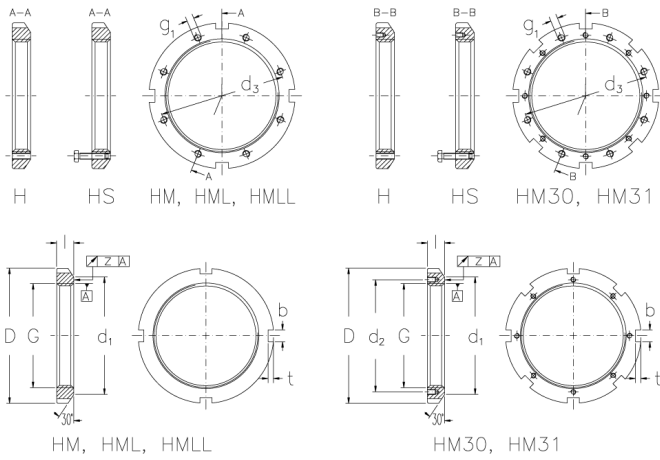

# HM 56 THS

Locknuts with trapezoidal threads

## Technical data

G	Tr 280x4
l (mm)	36
D (mm)	350
d1 (mm)	320
d2 (mm)	-
b (mm)	24
t (mm)	12
z (mm)	0.12
g1	M12
d3 (mm)	298
Weight (kg)	9.9

## Related products

MB 56 H  
Mounting washers

MB 56  
Locking washers with metric dimensions