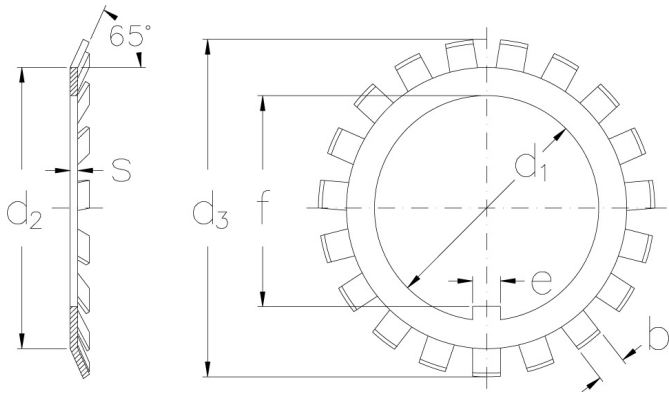

MB 14 A

Locking washers strengthened version

Technical data

d1 (mm)	70
d2 (mm)	85
d3 (mm)	98
s (mm)	2.5
e (mm)	8
b (mm)	8
f (mm)	66.5
Weight (kg)	0.053

GTIN/EAN

Related products

KM 14
Locknuts with metric threads