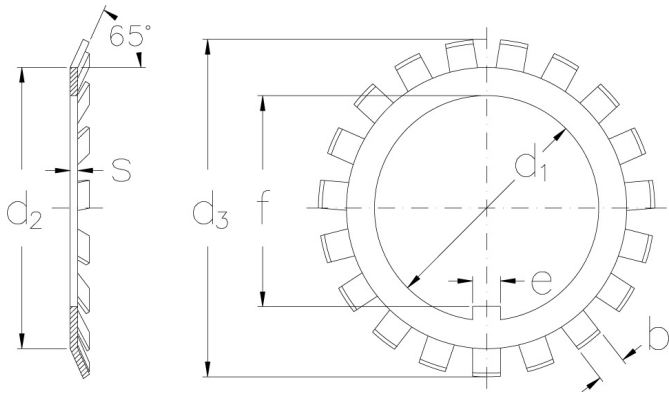

MB 13 A

Locking washers strengthened version

Technical data

d1 (mm)	65
d2 (mm)	79
d3 (mm)	92
s (mm)	2.5
e (mm)	8
b (mm)	7
f (mm)	62.5
Weight (kg)	0.05

GTIN/EAN

Related products

KM 13
Locknuts with metric threads