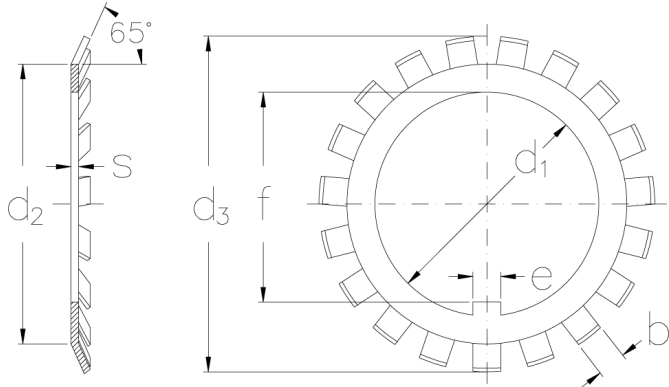

MB 11 A

Locking washers strengthened
version

Technical data

d1 (mm)	55
d2 (mm)	67
d3 (mm)	81
s (mm)	2.5
e (mm)	8
b (mm)	7
f (mm)	52.5
Weight (kg)	0.037

GTIN/EAN

Related products

KM 11
Locknuts with metric threads