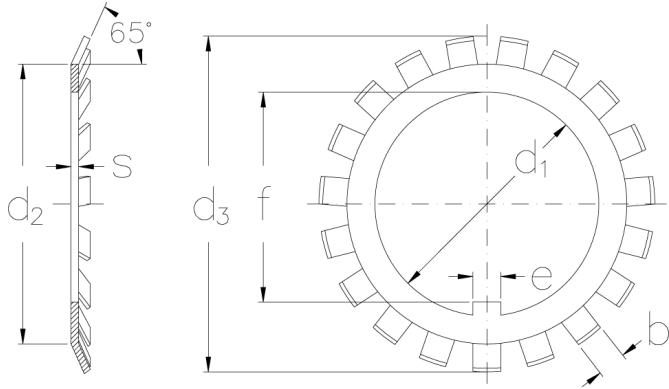

MB 5 A

Locking washers strengthened
version

Technical data

d1 (mm)	25
d2 (mm)	32
d3 (mm)	42
s (mm)	1.8
e (mm)	5
b (mm)	5
f (mm)	23
Weight (kg)	0.009

GTIN/EAN

Related products

KM 5
Locknuts with metric threads