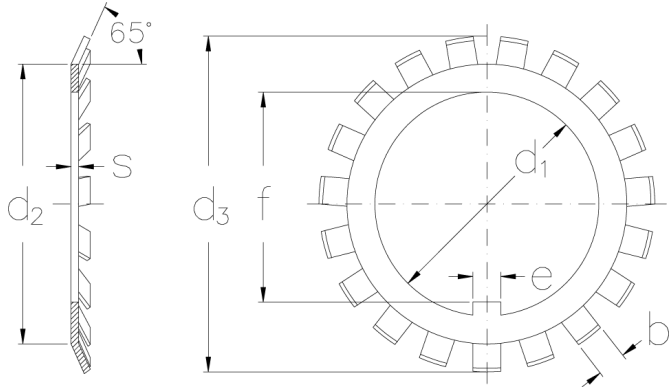

MB 23

Locking washers with metric dimensions

Technical data

d1 (mm)	115
d2 (mm)	137
d3 (mm)	159
s (mm)	2
e (mm)	12
b (mm)	12
f (mm)	110.5
Weight (kg)	0.108

GTIN/EAN

Related products

KM 23
Locknuts with metric threads