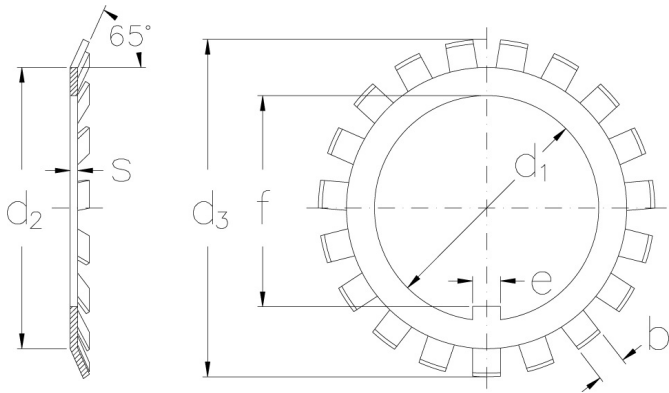

# MB 15

Locking washers with metric dimensions

### Technical data

d1 (mm)	75
d2 (mm)	90
d3 (mm)	104
s (mm)	1.5
e (mm)	8
b (mm)	8
f (mm)	71.5
Weight (kg)	0.036

GTIN/EAN

### Related products

KM 15  
Locknuts with metric threads