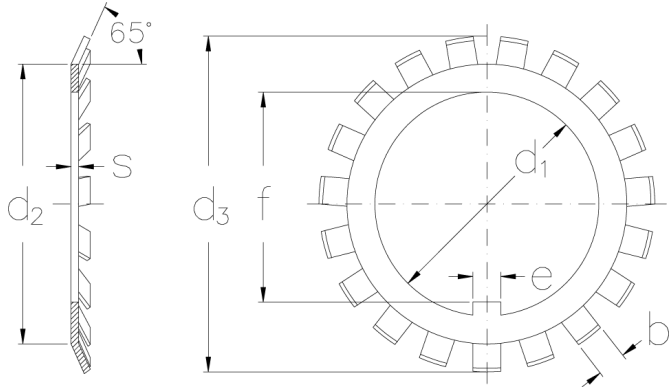

MB 14

Locking washers with metric dimensions

Technical data

d1 (mm)	70
d2 (mm)	85
d3 (mm)	98
s (mm)	1.5
e (mm)	8
b (mm)	8
f (mm)	66.5
Weight (kg)	0.033

GTIN/EAN

Related products

KM 14
Locknuts with metric threads