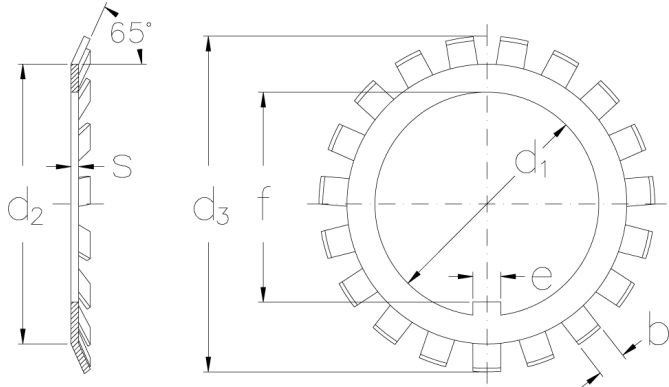

MB 13

Locking washers with metric dimensions

Technical data

d1 (mm)	65
d2 (mm)	79
d3 (mm)	92
s (mm)	1.5
e (mm)	8
b (mm)	7
f (mm)	62.5
Weight (kg)	0.03

GTIN/EAN

Related products

KM 13
Locknuts with metric threads