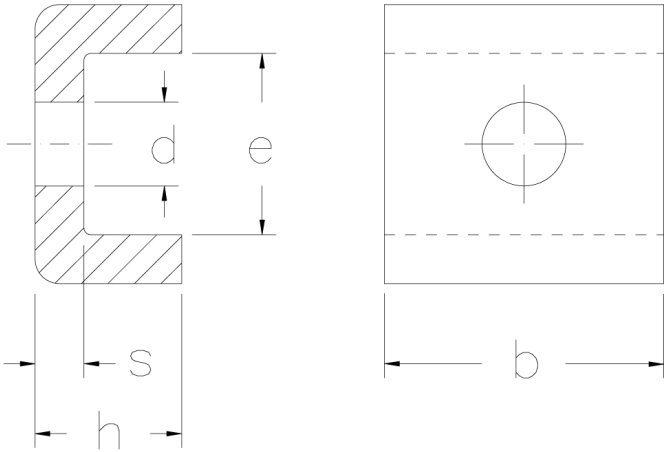

MS 31/900

Locking clips with screws

Technical data

s (mm)	7
b (mm)	70
h (mm)	21
d (mm)	26
e (mm)	76
Weight (kg)	0.7
Screw	M 24x50

GTIN/EAN

Related products

HM 31/900
Locknuts with trapezoidal threads