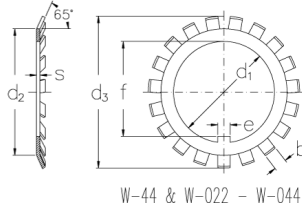

# W-44

Locking washers with inch dimensions

## Technical data

d1 (Inch)	8.701
d2 (Inch)	9.905
d3 (Inch)	11.438
s (Inch)	0.146
e (Inch)	0.94
b (Inch)	0.878
v (Inch)	-
f (Inch)	8.327
Weight (kg)	0.6

GTIN/EAN

## Related products

N-44  
Locknuts with inch dimensions