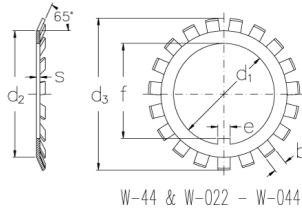

W-044

Locking washers with inch dimensions

Technical data

d1 (Inch)	8.701
d2 (Inch)	9.6
d3 (Inch)	10.406
s (Inch)	0.115
e (Inch)	0.945
b (Inch)	0.77
v (Inch)	-
f (Inch)	8.327
Weight (kg)	0.3

GTIN/EAN

Related products

N-044
Locknuts with inch dimensions