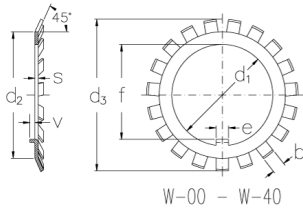

W-044

Locking washers with inch dimensions

Technical data

d1 (Inch)	8.701
d2 (Inch)	9.6
d3 (Inch)	10.406
s (Inch)	0.115
e (Inch)	0.945
b (Inch)	0.77
v (Inch)	-
f (Inch)	8.327
Weight (kg)	0.3

GTIN/EAN

Related products

N-044
Locknuts with inch dimensions