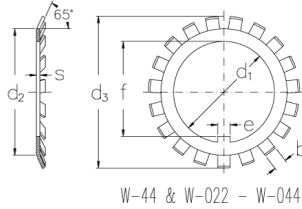

W-040

Locking washers with inch dimensions

W-00 - W-40

W-44 & W-022 - W-044

Technical data

d1 (Inch) 7.982

d2 (Inch) 8.804

d3 (Inch) 9.969

s (Inch) 0.115

e (Inch) 0.844

b (Inch) 0.645

v (Inch) 0.313

f (Inch) 7.121

Weight (kg) 0.294

GTIN/EAN

Related products

N-040

Locknuts with inch dimensions