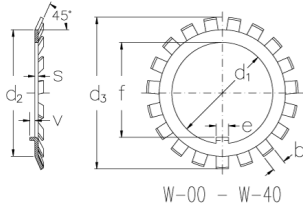

W-040

Locking washers with inch dimensions

W-00 - W-40

W-44 & W-022 - W-044

Technical data

d1 (Inch) 7.982

d2 (Inch) 8.804

d3 (Inch) 9.969

s (Inch) 0.115

e (Inch) 0.844

b (Inch) 0.645

v (Inch) 0.313

f (Inch) 7.121

Weight (kg) 0.294

GTIN/EAN

Related products

N-040

Locknuts with inch dimensions