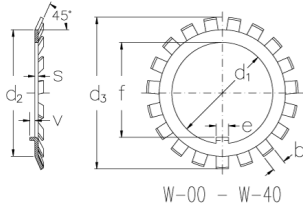

W-038

Locking washers with inch dimensions

W-00 - W-40

W-44 & W-022 - W-044

Technical data

d1 (Inch) 7.577

d2 (Inch) 8.32

d3 (Inch) 9.438

s (Inch) 0.115

e (Inch) 0.719

b (Inch) 0.52

v (Inch) 0.313

f (Inch) 7.316

Weight (kg) 0.246

GTIN/EAN

Related products

N-038

Locknuts with inch dimensions