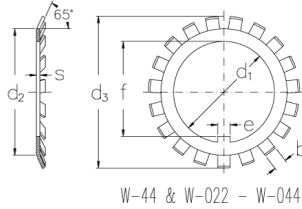

W-038

Locking washers with inch dimensions

W-00 - W-40

W-44 & W-022 - W-044

Technical data

d1 (Inch) 7.577

d2 (Inch) 8.32

d3 (Inch) 9.438

s (Inch) 0.115

e (Inch) 0.719

b (Inch) 0.52

v (Inch) 0.313

f (Inch) 7.316

Weight (kg) 0.246

GTIN/EAN

Related products

N-038

Locknuts with inch dimensions