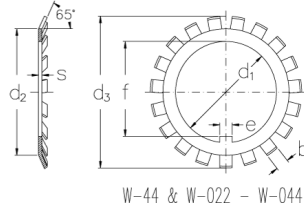

# W-036

Locking washers with inch dimensions

## Technical data

d1 (Inch) 7.171

d2 (Inch) 7.929

d3 (Inch) 9

s (Inch) 0.115

e (Inch) 0.719

b (Inch) 0.52

v (Inch) 0.313

f (Inch) 6.91

Weight (kg) 0.238

GTIN/EAN

## Related products

N-036

Locknuts with inch dimensions