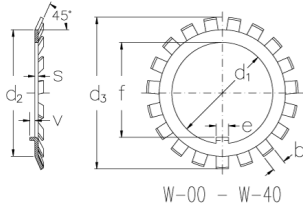

## W-036

Locking washers with inch dimensions

W-00 - W-40

W-44 & W-022 - W-044

### Technical data

d1 (Inch) 7.171

d2 (Inch) 7.929

d3 (Inch) 9

s (Inch) 0.115

e (Inch) 0.719

b (Inch) 0.52

v (Inch) 0.313

f (Inch) 6.91

Weight (kg) 0.238

GTIN/EAN

### Related products

N-036

Locknuts with inch dimensions