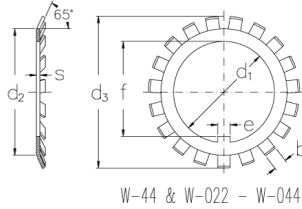

## W-036

Locking washers with inch dimensions

W-00 - W-40

W-44 & W-022 - W-044

### Technical data

d1 (Inch) 7.171

d2 (Inch) 7.929

d3 (Inch) 9

s (Inch) 0.115

e (Inch) 0.719

b (Inch) 0.52

v (Inch) 0.313

f (Inch) 6.91

Weight (kg) 0.238

GTIN/EAN

### Related products

N-036

Locknuts with inch dimensions