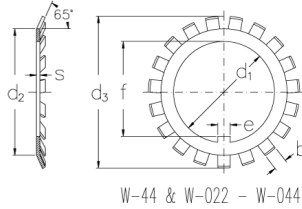

# W-34

Locking washers with inch dimensions

## Technical data

d1 (Inch)	6.764
d2 (Inch)	8.061
d3 (Inch)	9.063
s (Inch)	0.146
e (Inch)	0.715
b (Inch)	0.52
v (Inch)	0.313
f (Inch)	6.503
Weight (kg)	0.417

GTIN/EAN

## Related products

AN-34  
Locknuts with inch dimensions