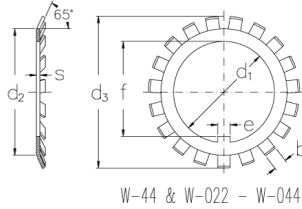

W-034

Locking washers with inch dimensions

W-00 - W-40

W-44 & W-022 - W-044

Technical data

d1 (Inch) 6.764

d2 (Inch) 7.538

d3 (Inch) 8.594

s (Inch) 0.115

e (Inch) 0.719

b (Inch) 0.52

v (Inch) 0.313

f (Inch) 6.503

Weight (kg) 0.232

GTIN/EAN

Related products

N-034

Locknuts with inch dimensions