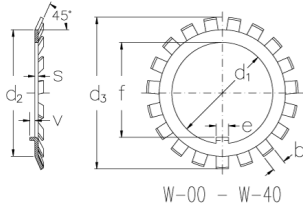

W-034

Locking washers with inch dimensions

W-00 - W-40

W-44 & W-022 - W-044

Technical data

d1 (Inch) 6.764

d2 (Inch) 7.538

d3 (Inch) 8.594

s (Inch) 0.115

e (Inch) 0.719

b (Inch) 0.52

v (Inch) 0.313

f (Inch) 6.503

Weight (kg) 0.232

GTIN/EAN

Related products

N-034

Locknuts with inch dimensions