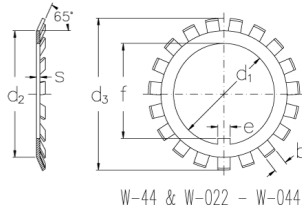

W-032

Locking washers with inch dimensions

W-00 - W-40

W-44 & W-022 - W-044

Technical data

d1 (Inch)	6.389
d2 (Inch)	7.144
d3 (Inch)	8.156
s (Inch)	0.115
e (Inch)	0.594
b (Inch)	0.52
v (Inch)	0.313
f (Inch)	6.128
Weight (kg)	0.2

GTIN/EAN

Related products

N-032
Locknuts with inch dimensions