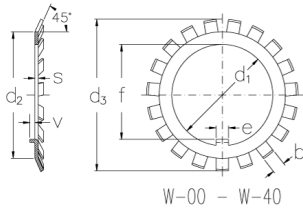

W-032

Locking washers with inch dimensions

W-00 - W-40

W-44 & W-022 - W-044

Technical data

d1 (Inch)	6.389
d2 (Inch)	7.144
d3 (Inch)	8.156
s (Inch)	0.115
e (Inch)	0.594
b (Inch)	0.52
v (Inch)	0.313
f (Inch)	6.128
Weight (kg)	0.2

GTIN/EAN

Related products

N-032
Locknuts with inch dimensions