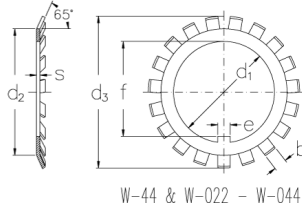

W-030

Locking washers with inch dimensions

Technical data

d_1 (Inch) 5.983

d_2 (Inch) 6.738

d_3 (Inch) 7.719

s (Inch) 0.115

e (Inch) 0.594

b (Inch) 0.52

v (Inch) 0.313

f (Inch) 5.73

Weight (kg) 0.19

GTIN/EAN

Related products

N-030

Locknuts with inch dimensions