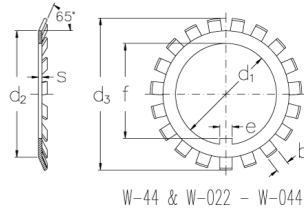

W-028

Locking washers with inch dimensions

Technical data

d1 (Inch)	5.582
d2 (Inch)	6.129
d3 (Inch)	7.094
s (Inch)	0.115
e (Inch)	0.594
b (Inch)	0.39
v (Inch)	-
f (Inch)	5.352
Weight (kg)	0.154

GTIN/EAN

Related products

N-028
Locknuts with inch dimensions