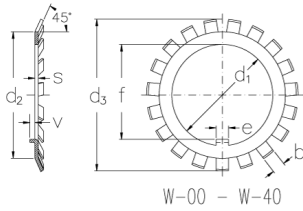

W-028

Locking washers with inch dimensions

Technical data

d1 (Inch)	5.582
d2 (Inch)	6.129
d3 (Inch)	7.094
s (Inch)	0.115
e (Inch)	0.594
b (Inch)	0.39
v (Inch)	-
f (Inch)	5.352
Weight (kg)	0.154

GTIN/EAN

Related products

N-028
Locknuts with inch dimensions