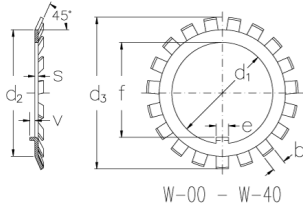

W-028

Locking washers with inch dimensions

W-00 - W-40

W-44 & W-022 - W-044

Technical data

d1 (Inch) 5.582

d2 (Inch) 6.159

d3 (Inch) 7.094

s (Inch) 0.115

e (Inch) 0.594

b (Inch) 0.39

v (Inch) 0.25

f (Inch) 5.36

Weight (kg) 0.154

GTIN/EAN

Related products

N-028

Locknuts with inch dimensions