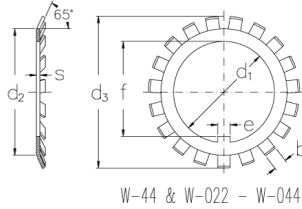

W-028

Locking washers with inch dimensions

W-00 - W-40

W-44 & W-022 - W-044

Technical data

d1 (Inch) 5.582

d2 (Inch) 6.159

d3 (Inch) 7.094

s (Inch) 0.115

e (Inch) 0.594

b (Inch) 0.39

v (Inch) 0.25

f (Inch) 5.36

Weight (kg) 0.154

GTIN/EAN

Related products

N-028

Locknuts with inch dimensions