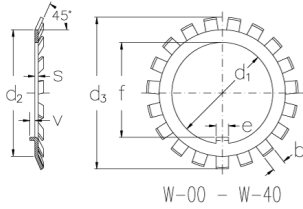

W-026

Locking washers with inch dimensions

W-00 - W-40

W-44 & W-022 - W-044

Technical data

d1 (Inch) 5.191

d2 (Inch) 5.753

d3 (Inch) 5.625

s (Inch) 0.115

e (Inch) 0.469

b (Inch) 0.39

v (Inch) 0.25

f (Inch) 4.969

Weight (kg) 0.126

GTIN/EAN

Related products

N-026

Locknuts with inch dimensions