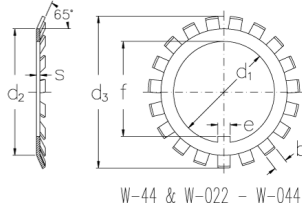

W-026

Locking washers with inch dimensions

W-00 - W-40

W-44 & W-022 - W-044

Technical data

d1 (Inch) 5.191

d2 (Inch) 5.753

d3 (Inch) 5.625

s (Inch) 0.115

e (Inch) 0.469

b (Inch) 0.39

v (Inch) 0.25

f (Inch) 4.969

Weight (kg) 0.126

GTIN/EAN

Related products

N-026

Locknuts with inch dimensions