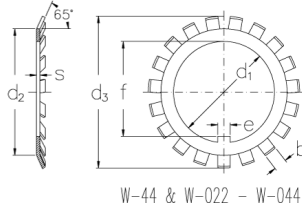

# W-24

Locking washers with inch dimensions

## Technical data

d1 (Inch)	4.801
d2 (Inch)	5.718
d3 (Inch)	6.469
s (Inch)	0.115
e (Inch)	0.353
b (Inch)	0.39
v (Inch)	0.25
f (Inch)	4.591
Weight (kg)	0.17

GTIN/EAN

## Related products

AN-24  
Locknuts with inch dimensions