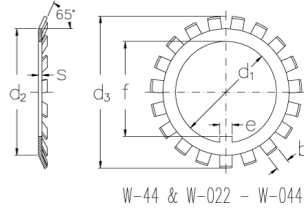

W-024

Locking washers with inch dimensions

W-00 - W-40

W-44 & W-022 - W-044

Technical data

d1 (Inch)	4.801
d2 (Inch)	5.363
d3 (Inch)	5.188
s (Inch)	0.115
e (Inch)	0.35
b (Inch)	0.39
v (Inch)	0.25
f (Inch)	4.591
Weight (kg)	0.104

GTIN/EAN

Related products

N-024
Locknuts with inch dimensions