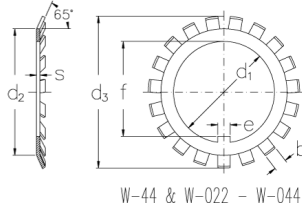

W-022

Locking washers with inch dimensions

W-00 - W-40

W-44 & W-022 - W-044

Technical data

d1 (Inch)	4.395
d2 (Inch)	4.951
d3 (Inch)	5.688
s (Inch)	0.115
e (Inch)	0.35
b (Inch)	0.39
v (Inch)	0.25
f (Inch)	4.185
Weight (kg)	0.094

Related products

N-022
Locknuts with inch dimensions