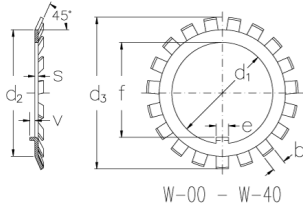

## W-19

Locking washers with inch dimensions

W-00 - W-40

W-44 & W-022 - W-044

### Technical data

$d_1$  (Inch) 3.8

$d_2$  (Inch) 4.593

$d_3$  (Inch) 5.219

$s$  (Inch) 0.084

$e$  (Inch) 0.353

$b$  (Inch) 0.328

$v$  (Inch) 0.188

$f$  (Inch) 3.636

Weight (kg) 0.082

GTIN/EAN

### Related products

AN-19

Locknuts with inch dimensions