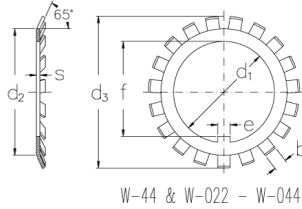

## W-19

Locking washers with inch dimensions

W-00 - W-40

W-44 & W-022 - W-044

### Technical data

$d_1$  (Inch) 3.8

$d_2$  (Inch) 4.593

$d_3$  (Inch) 5.219

$s$  (Inch) 0.084

$e$  (Inch) 0.353

$b$  (Inch) 0.328

$v$  (Inch) 0.188

$f$  (Inch) 3.636

Weight (kg) 0.082

GTIN/EAN

### Related products

AN-19

Locknuts with inch dimensions