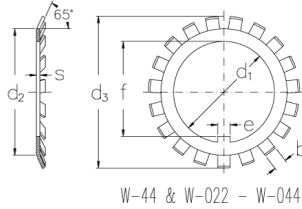

## W-16

Locking washers with inch dimensions

W-00 - W-40

W-44 & W-022 - W-044

### Technical data

$d_1$  (Inch) 3.177

$d_2$  (Inch) 3.874

$d_3$  (Inch) 4.375

$s$  (Inch) 0.062

$e$  (Inch) 0.353

$b$  (Inch) 0.328

$v$  (Inch) 0.188

$f$  (Inch) 3.038

Weight (kg) 0.053

GTIN/EAN

### Related products

AN-16

Locknuts with inch dimensions