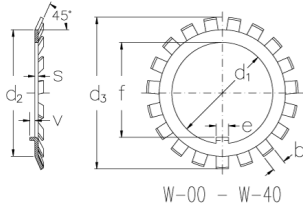

## W-16

Locking washers with inch dimensions

W-00 - W-40

W-44 & W-022 - W-044

### Technical data

$d_1$  (Inch) 3.177

$d_2$  (Inch) 3.874

$d_3$  (Inch) 4.375

$s$  (Inch) 0.062

$e$  (Inch) 0.353

$b$  (Inch) 0.328

$v$  (Inch) 0.188

$f$  (Inch) 3.038

Weight (kg) 0.053

GTIN/EAN

### Related products

AN-16

Locknuts with inch dimensions