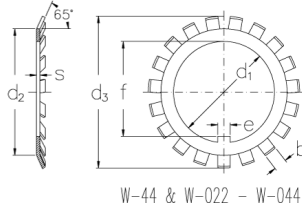

# W-14

Locking washers with inch dimensions

## Technical data

d1 (Inch)	2.791
d2 (Inch)	3.343
d3 (Inch)	3.828
s (Inch)	0.053
e (Inch)	0.29
b (Inch)	0.234
v (Inch)	0.188
f (Inch)	2.658
Weight (kg)	0.032

GTIN/EAN

## Related products

N-14  
Locknuts with inch dimensions