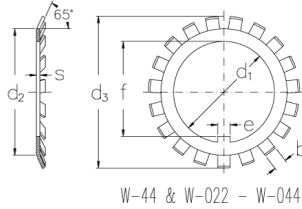

W-13

Locking washers with inch dimensions

W-00 - W-40

W-44 & W-022 - W-044

Technical data

d1 (Inch) 2.588

d2 (Inch) 3.093

d3 (Inch) 3.578

s (Inch) 0.053

e (Inch) 0.29

b (Inch) 0.234

v (Inch) 0.125

f (Inch) 2.455

Weight (kg) 0.027

GTIN/EAN

Related products

N-13

Locknuts with inch dimensions