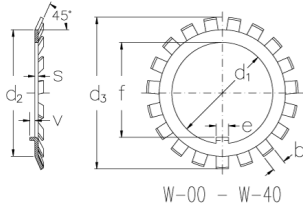

W-13

Locking washers with inch dimensions

W-00 - W-40

W-44 & W-022 - W-044

Technical data

d1 (Inch) 2.588

d2 (Inch) 3.093

d3 (Inch) 3.578

s (Inch) 0.053

e (Inch) 0.29

b (Inch) 0.234

v (Inch) 0.125

f (Inch) 2.455

Weight (kg) 0.027

GTIN/EAN

Related products

N-13

Locknuts with inch dimensions