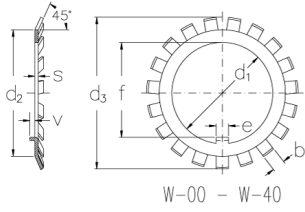

W-12

Locking washers with inch dimensions

Technical data

d1 (Inch)	2.4
d2 (Inch)	2.874
d3 (Inch)	3.344
s (Inch)	0.053
e (Inch)	0.29
b (Inch)	0.234
v (Inch)	0.125
f (Inch)	2.267
Weight (kg)	0.025

GTIN/EAN

Related products

N-12
Locknuts with inch dimensions