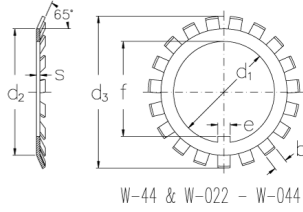

W-12

Locking washers with inch dimensions

Technical data

d1 (Inch)	2.4
d2 (Inch)	2.874
d3 (Inch)	3.344
s (Inch)	0.053
e (Inch)	0.29
b (Inch)	0.234
v (Inch)	0.125
f (Inch)	2.267
Weight (kg)	0.025

GTIN/EAN

Related products

N-12
Locknuts with inch dimensions