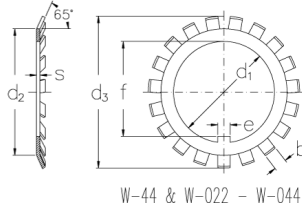

W-11

Locking washers with inch dimensions

Technical data

d1 (Inch)	2.182
d2 (Inch)	2.686
d3 (Inch)	3.109
s (Inch)	0.053
e (Inch)	0.29
b (Inch)	0.234
v (Inch)	0.125
f (Inch)	2.069
Weight (kg)	0.022

GTIN/EAN

Related products

N-11
Locknuts with inch dimensions