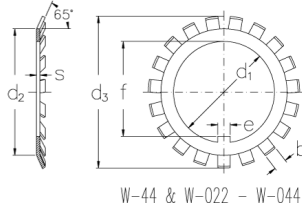

# W-09

Locking washers with inch dimensions

W-00 - W-40

W-44 & W-022 - W-044

## Technical data

d1 (Inch)	1.792
d2 (Inch)	2.311
d3 (Inch)	2.734
s (Inch)	0.048
e (Inch)	0.29
b (Inch)	0.234
v (Inch)	0.125
f (Inch)	1.687
Weight (kg)	0.021

GTIN/EAN

## Related products

N-09  
Locknuts with inch dimensions