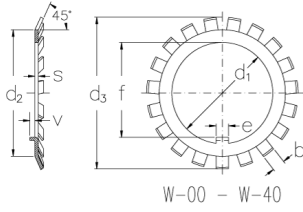

W-08

Locking washers with inch dimensions

Technical data

d1 (Inch) 1.583

d2 (Inch) 2.03

d3 (Inch) 2.469

s (Inch) 0.048

e (Inch) 0.29

b (Inch) 0.234

v (Inch) 0.094

f (Inch) 1.478

Weight (kg) 0.019

GTIN/EAN

Related products

N-08

Locknuts with inch dimensions