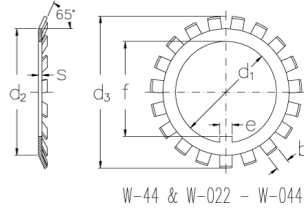

W-08

Locking washers with inch dimensions

Technical data

d1 (Inch) 1.583

d2 (Inch) 2.03

d3 (Inch) 2.469

s (Inch) 0.048

e (Inch) 0.29

b (Inch) 0.234

v (Inch) 0.094

f (Inch) 1.478

Weight (kg) 0.019

GTIN/EAN

Related products

N-08

Locknuts with inch dimensions