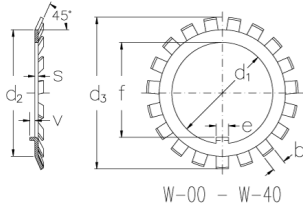

## W-07

Locking washers with inch dimensions

W-00 - W-40

W-44 & W-022 - W-044

### Technical data

d1 (Inch) 1.396

d2 (Inch) 1.843

d3 (Inch) 2.25

s (Inch) 0.04

e (Inch) 0.176

b (Inch) 0.166

v (Inch) 0.094

f (Inch) 1.296

Weight (kg) 0.014

GTIN/EAN

### Related products

N-07

Locknuts with inch dimensions