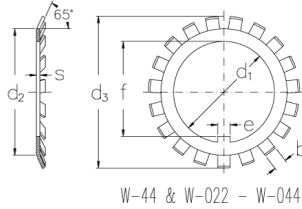

## W-07

Locking washers with inch dimensions

W-00 - W-40

W-44 & W-022 - W-044

### Technical data

d1 (Inch) 1.396

d2 (Inch) 1.843

d3 (Inch) 2.25

s (Inch) 0.04

e (Inch) 0.176

b (Inch) 0.166

v (Inch) 0.094

f (Inch) 1.296

Weight (kg) 0.014

GTIN/EAN

### Related products

N-07

Locknuts with inch dimensions