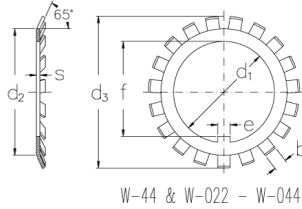

W-06

Locking washers with inch dimensions

W-00 - W-40

W-44 & W-022 - W-044

Technical data

d1 (Inch) 1.193

d2 (Inch) 1.53

d3 (Inch) 1.922

s (Inch) 0.04

e (Inch) 0.176

b (Inch) 0.166

v (Inch) 0.094

f (Inch) 1.093

Weight (kg) 0.008

GTIN/EAN

Related products

N-06

Locknuts with inch dimensions