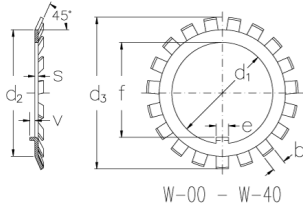

W-06

Locking washers with inch dimensions

W-00 - W-40

W-44 & W-022 - W-044

Technical data

d1 (Inch) 1.193

d2 (Inch) 1.53

d3 (Inch) 1.922

s (Inch) 0.04

e (Inch) 0.176

b (Inch) 0.166

v (Inch) 0.094

f (Inch) 1.093

Weight (kg) 0.008

GTIN/EAN

Related products

N-06

Locknuts with inch dimensions