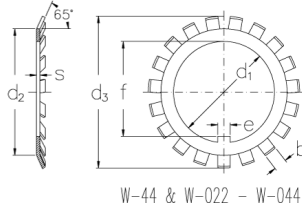

W-05

Locking washers with inch dimensions

Technical data

d1 (Inch)	0.989
d2 (Inch)	1.311
d3 (Inch)	1.719
s (Inch)	0.04
e (Inch)	0.176
b (Inch)	0.166
v (Inch)	0.094
f (Inch)	0.909
Weight (kg)	0.008

GTIN/EAN

Related products

N-05
Locknuts with inch dimensions