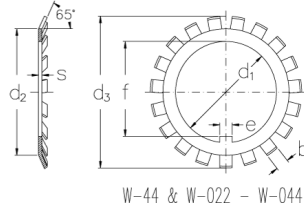

W-04

Locking washers with inch dimensions

Technical data

d1 (Inch)	0.801
d2 (Inch)	1.155
d3 (Inch)	1.531
s (Inch)	0.032
e (Inch)	0.176
b (Inch)	0.166
v (Inch)	0.062
f (Inch)	0.729
Weight (kg)	0.007

GTIN/EAN

Related products

N-04
Locknuts with inch dimensions