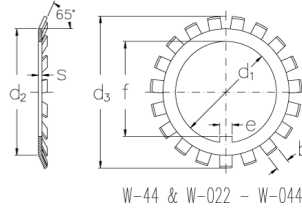

W-03

Locking washers with inch dimensions

Technical data

| | |
|-------------|-------|
| d1 (Inch) | 0.679 |
| d2 (Inch) | 0.968 |
| d3 (Inch) | 1.328 |
| s (Inch) | 0.032 |
| e (Inch) | 0.12 |
| b (Inch) | 0.12 |
| v (Inch) | 0.062 |
| f (Inch) | 0.607 |
| Weight (kg) | 0.005 |

Related products

N-03

Locknuts with inch dimensions