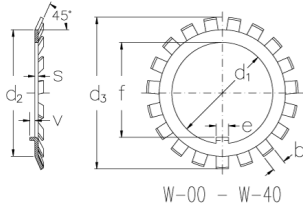

W-03

Locking washers with inch dimensions

Technical data

| | |
|-------------|-------|
| d1 (Inch) | 0.679 |
| d2 (Inch) | 0.968 |
| d3 (Inch) | 1.328 |
| s (Inch) | 0.032 |
| e (Inch) | 0.12 |
| b (Inch) | 0.12 |
| v (Inch) | 0.062 |
| f (Inch) | 0.607 |
| Weight (kg) | 0.005 |

Related products

N-03

Locknuts with inch dimensions