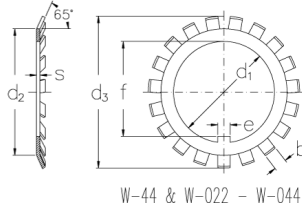

W-02

Locking washers with inch dimensions

Technical data

d1 (Inch)	0.601
d2 (Inch)	0.843
d3 (Inch)	1.156
s (Inch)	0.032
e (Inch)	0.12
b (Inch)	0.12
v (Inch)	0.062
f (Inch)	0.529
Weight (kg)	0.003

GTIN/EAN

Related products

N-02
Locknuts with inch dimensions