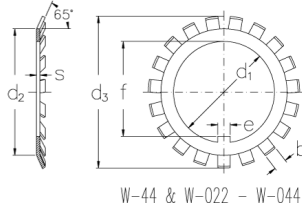

# W-01

Locking washers with inch dimensions

W-00 - W-40

W-44 & W-022 - W-044

## Technical data

d1 (Inch)	0.484
d2 (Inch)	0.749
d3 (Inch)	1.016
s (Inch)	0.032
e (Inch)	0.12
b (Inch)	0.12
v (Inch)	0.062
f (Inch)	0.412
Weight (kg)	0.002

## Related products

N-01  
Locknuts with inch dimensions