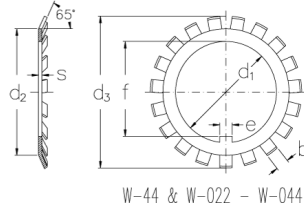

# W-00

Locking washers with inch dimensions

## Technical data

d1 (Inch)	0.406
d2 (Inch)	0.655
d3 (Inch)	0.875
s (Inch)	0.032
e (Inch)	0.12
b (Inch)	0.12
v (Inch)	0.062
f (Inch)	0.334
Weight (kg)	0.002

## Related products

N-00  
Locknuts with inch dimensions